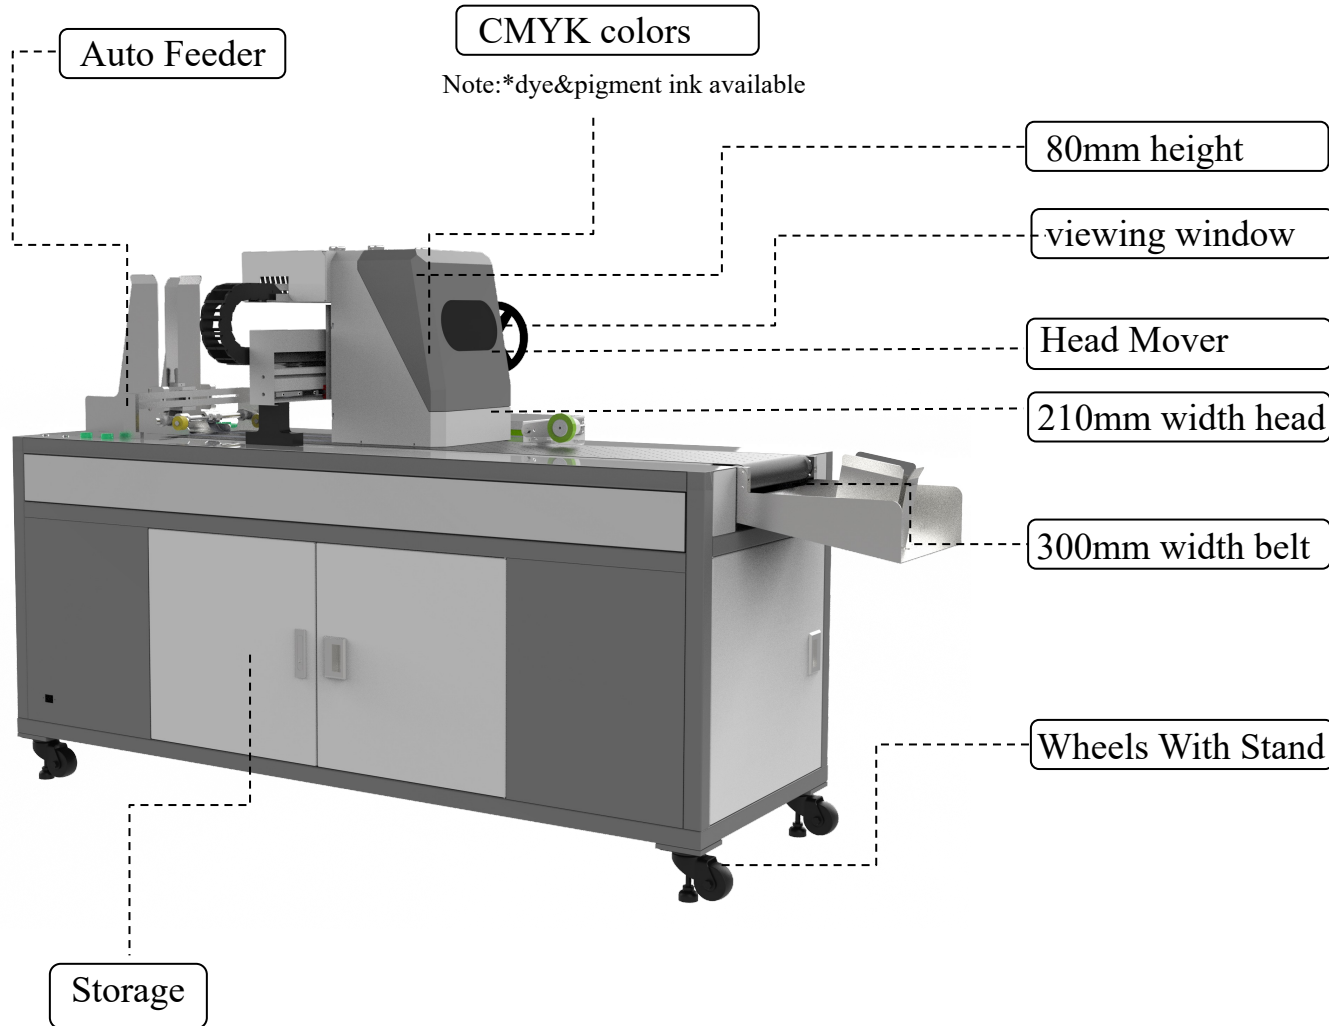

High Speed Printer

---For paper cups

Note: machine color depends on the actual model.

Looking for a printer print on paper cup?

Paper cup printer with auto feeder now available!

When you print small volume of paper cups, cup sleeves, napkins, gift envelope or more --- the versatile plateless printing just ready to provide you with the high-speed, high-quality full-color printing you need!

- Wide range printhead for quality printing
- Fade, scratch, and water resistant ink (standard ink available)
- Height adjustment up to 80mm
- Integrated design shows concise
- Easy in maintenance.

Product Parameters

Printer	
Brand	BYC
Model	BYC168-Z1PC
Print Head	HP WidePage
Print Width	210mm
Feeding Width	300mm
Adjustable Height	80mm
Software	KMBYC software
Power	600W
Operating Software	Win7 Win10 64bit
Printing Speed	Up to 100mm/s
Weight	220kg
Dimensions(L*W*H)	2240*600*1350mm